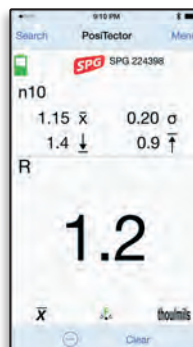

- Auto-pairing *Bluetooth Low Energy* connection works up to 10m away (30 feet)
- Create and save professional PDF reports quickly and easily
- Add images to individual readings or batches using the camera or image library
- Annotate images using drawing tools— ideal for identifying a specific location or area within an image
- Rename batches and add notes using the keyboard or microphone
- Real time graphing and statistical analysis with the swipe of a finger

Seamless Online Integration with an Internet Connection

Share, backup, synchronize and report measurement data via email, apps and the cloud

- AutoSync mode instantly backs up every reading to the cloud—No account required!
- Restore data from the cloud to any smart device—add readings, notes and images
- Live synchronization with your PosiSoft.net account
- Share professional PDF reports and CSV data instantly via email, Dropbox, AirPrint™ or other applications on your device

PosiTector SmartLink instantly transmits every reading to your smart device.

Share professional PDF reports and CSV data instantly via email, Dropbox, AirPrint™ or other applications on your device.

PosiTector SmartLink accepts PosiTector 6000, SPG, RTR-H, and DPM probes easily converting to a coating thickness gage, surface profile gage or dew point meter.