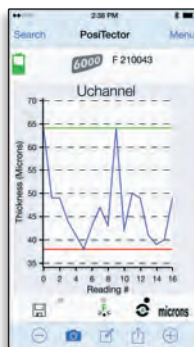

- Auto-pairing *Bluetooth Low Energy* connection works up to 10m away (30 feet)
- Create and save professional PDF reports quickly and easily
- Add images to individual readings or batches using the camera or image library
- Annotate images using drawing tools— ideal for identifying a specific location or area within an image
- Rename batches and add notes using the keyboard or microphone
- Real time graphing and statistical analysis with the swipe of a finger

Seamless Online Integration with an Internet Connection

Share, backup, synchronize and report measurement data via email, apps and the cloud

- AutoSync mode instantly backs up every reading to the cloud—No account required!
- Restore data from the cloud to any smart device—add readings, notes and images
- Live synchronization with your PosiSoft.net account
- Share professional PDF reports and CSV data instantly via email, Dropbox, AirPrint™ or other applications on your device

PosiTector SmartLink instantly transmits every reading to your smart device.

Share professional PDF reports and CSV data instantly via email, Dropbox, AirPrint™ or other applications on your device.

PosiTector SmartLink accepts PosiTector 6000, SPG, RTR-H, and DPM probes easily converting to a coating thickness gage, surface profile gage or dew point meter.