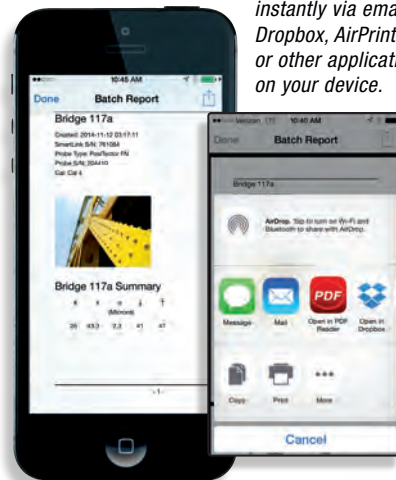

- Auto-pairing *Bluetooth Low Energy* connection works up to 10m away (30 feet)
- Create and save professional PDF reports quickly and easily
- Add images to individual readings or batches using the camera or image library
- Annotate images using drawing tools— ideal for identifying a specific location or area within an image
- Rename batches and add notes using the keyboard or microphone
- Real time graphing and statistical analysis with the swipe of a finger

Seamless Online Integration with an Internet Connection

Share, backup, synchronize and report measurement data via email, apps and the cloud

- AutoSync mode instantly backs up every reading to the cloud—No account required!
- Restore data from the cloud to any smart device—add readings, notes and images
- Live synchronization with your PosiSoft.net account
- Share professional PDF reports and CSV data instantly via email, Dropbox, AirPrint™ or other applications on your device

PosiTector SmartLink instantly transmits every reading to your smart device.

Share professional PDF reports and CSV data instantly via email, Dropbox, AirPrint™ or other applications on your device.

PosiTector SmartLink accepts PosiTector 6000, SPG, RTR-H, and DPM probes easily converting to a coating thickness gage, surface profile gage or dew point meter.